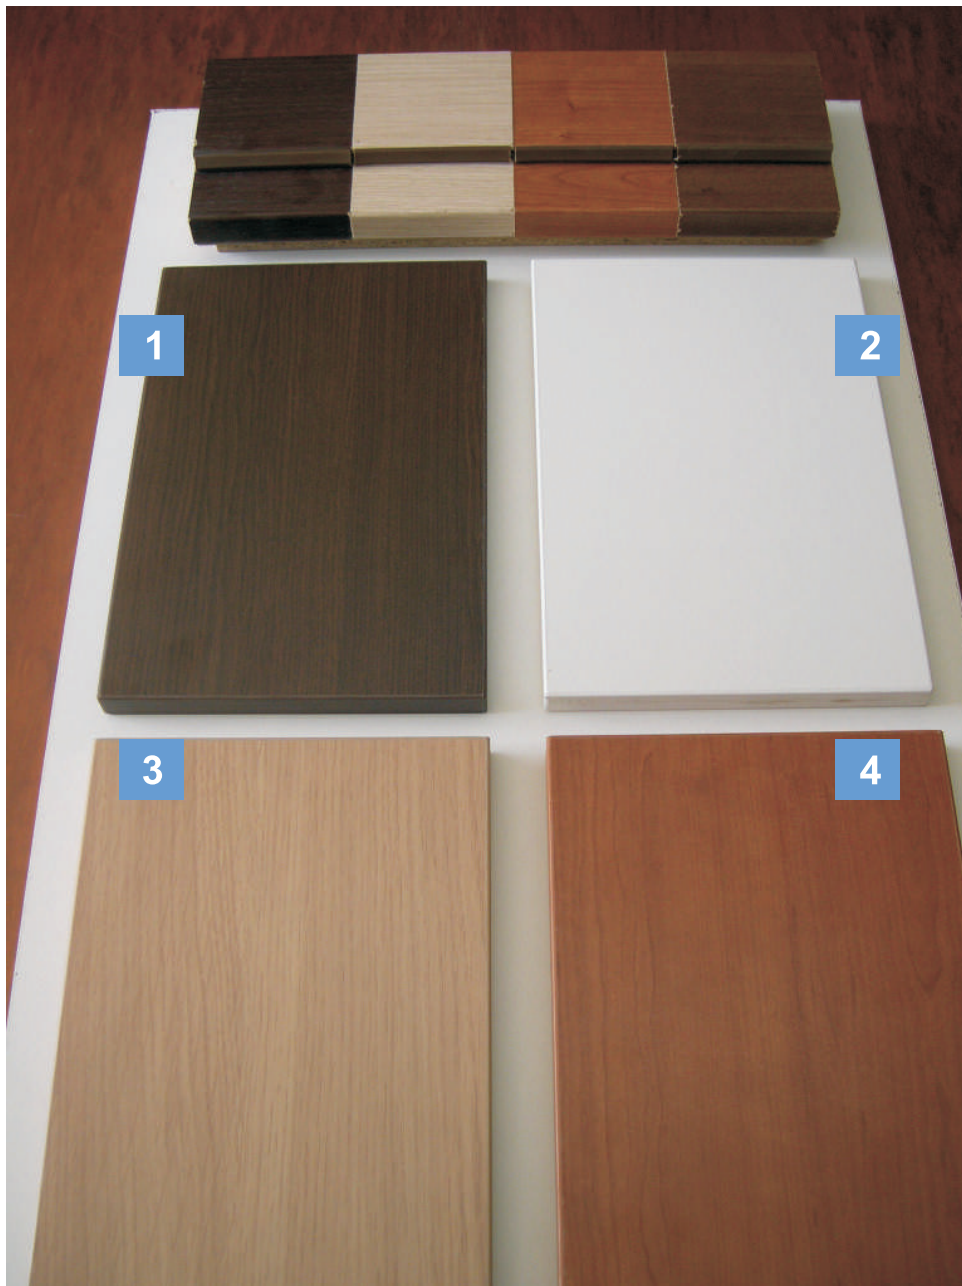

Quality Packages

IN HOUSE CARPENTER

QUALITY GROUP

THE ART OF BUILDING

Quality Packages

IN HOUSE CARPENTER

Interior Door, Kitchen, Wardrobe & Vanity Unit Colours

1. Wenge
2. White
3. Light Oak
4. Cherry

(Tile colour may vary depending on resolution of your computer monitor)